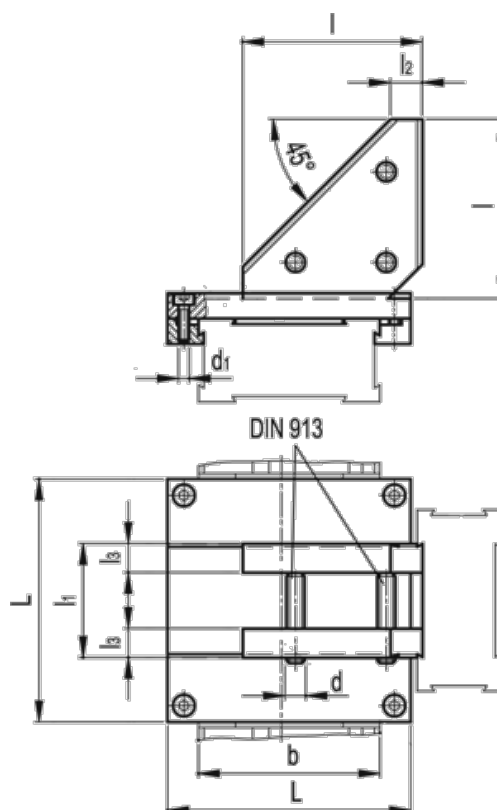

Article number: 20788090

Description: Connection set X-Z GN 900.3-120-120-P  
for mounting parallell to X-axis

## Measures

b = 120

d = M8

d1 = M5

L = 145

l = 120

l1 = 82

l2 = 13

l3 = 16